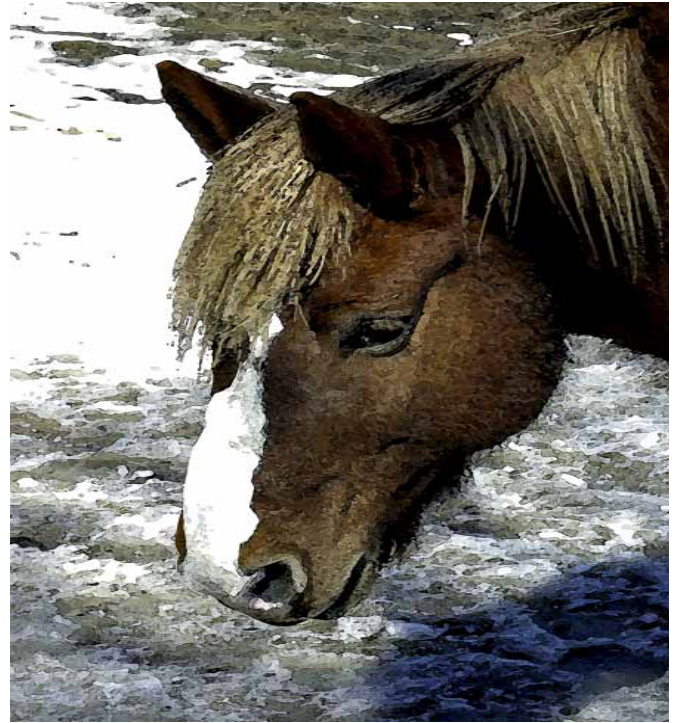

/ 169 Portsmouth Street, Suite 16, Concord, New Hampshire 3301

Water Colors

Photos by Elizabeth

Durgin Bridge W/C

Fall at the farm w/c

winter path W/C

Horse w/c

Stoddard Fall Stone Bridge W/C